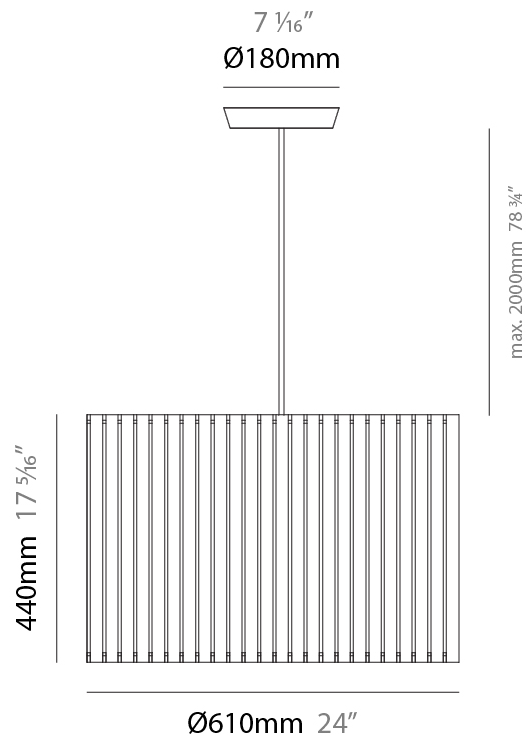

PROJECT	_____
TYPE	_____
SPECIFIER	_____
QUANTITY	_____
DATE	_____

LUZ OCULTA WOOD SUSPENSION

D51037- _____ - _____
base number   Finish Options   Finish Options

1. To build a product code in our configurator select the specify button on the base model # product page
2. To build a manual product code on this datasheet choose from the options listed below in blue font and add the suffix to the base model #

GENERAL

Series: Luz Oculta
Subseries: Luz Oculta Wood
Brand: Fambuena
Division: Design
Mounting Type: Suspension
Mounting Location: Ceiling
Subcategory: Pendant

PHYSICAL

Shape: Rectangle
Diameter (mm): 610
Diameter (in): 24
Height (mm): 440
Height (in): 17 ⁵/₁₆"
Light Distribution: Direct / Indirect
Fixture Finish: [DOW](#) / [NAT](#)
Holder Finish: BRA / BRZ
Fixture Material: Metal / Wood
Cable Details: Cable length 2000mm / 79"

ELECTRICAL

Number of Lamps: 1
Lamp Type: LED Retrofit
Lamp Shape: A19
Bulb Included: Bulb Not Included
Max. Wattage Per Lamp (W): 12
Lamp Base: E26
Input Voltage (V): 120
Upon Request: 277Vac / GU24

LED

OPTICAL

RATINGS AND CERTIFICATIONS

Certified By: Certified for North American Standards
IP rating: IP20